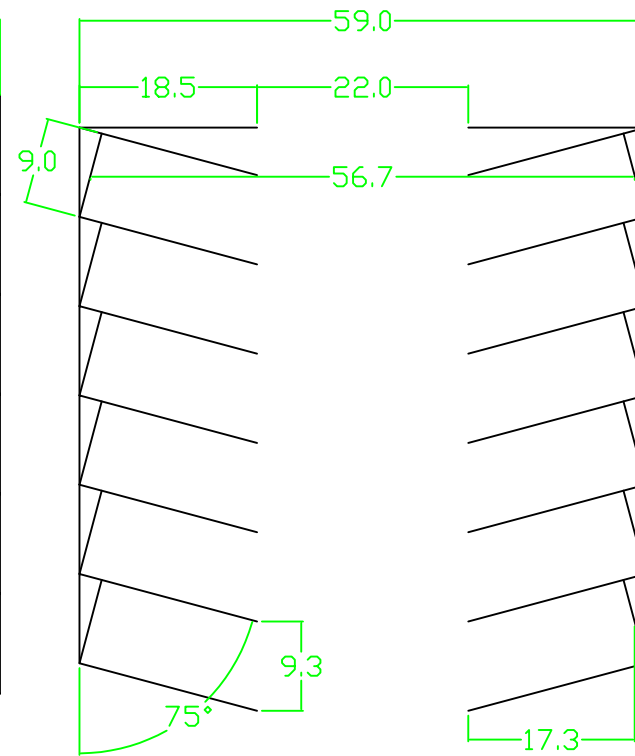

City of Chattanooga Parking Dimensions

90° TWO-WAY

60° TWO-WAY

75° ONE-WAY

60° ONE-WAY

45° ONE-WAY

Scale 1"=20'