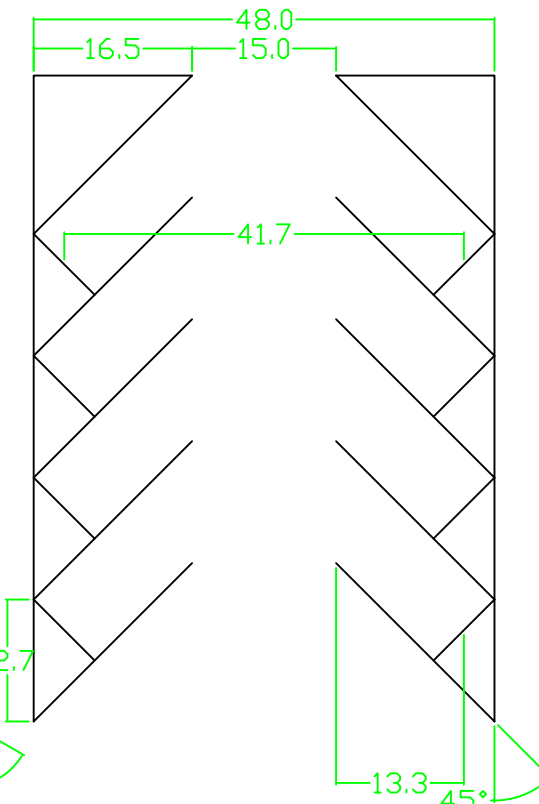

City of Chattanooga Parking Dimensions

90° TWO-WAY

60° TWO-WAY

75° ONE-WAY

60° ONE-WAY

45° ONE-WAY

Scale 1"=20'