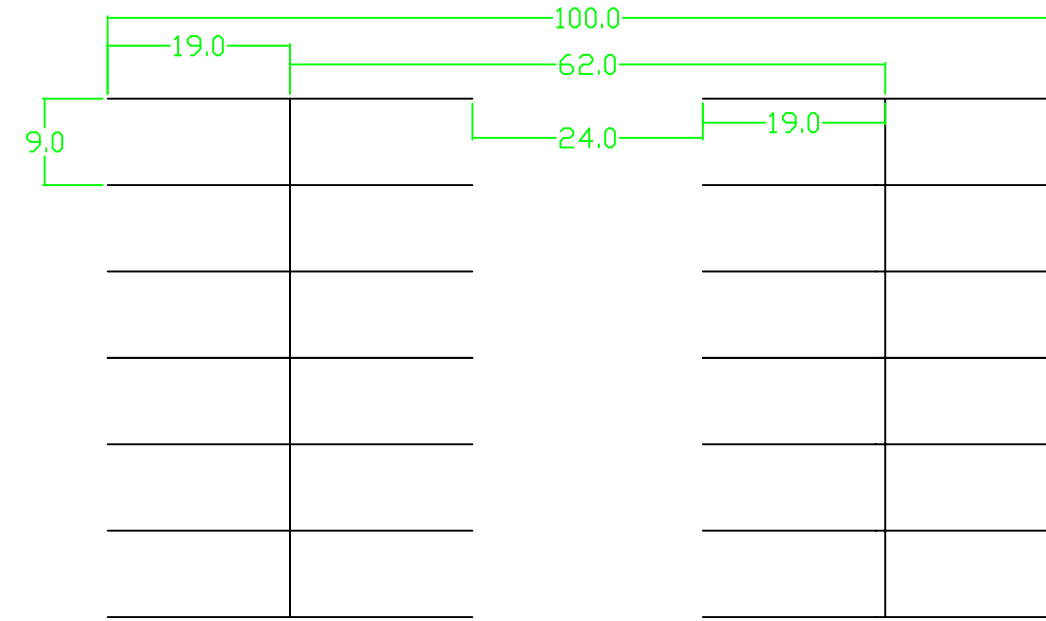

City of Chattanooga Parking Dimensions

90° TWO-WAY

60° TWO-WAY

75° ONE-WAY

60° ONE-WAY

45° ONE-WAY

Scale 1"=20'