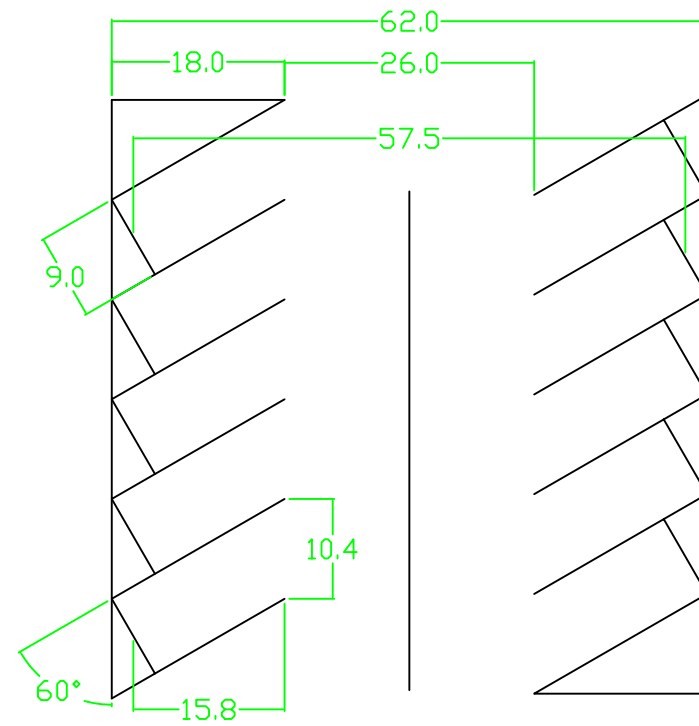

City of Chattanooga Parking Dimensions

90° TWO-WAY

60° TWO-WAY

75° ONE-WAY

60° ONE-WAY

45° ONE-WAY

Scale 1"=20'