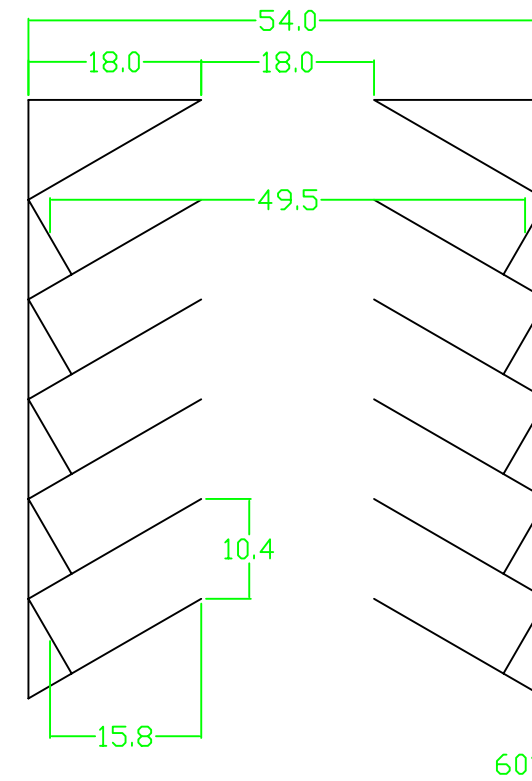

City of Chattanooga Parking Dimensions

90° TWO-WAY

60° TWO-WAY

75° ONE-WAY

60° ONE-WAY

45° ONE-WAY

Scale 1"=20'