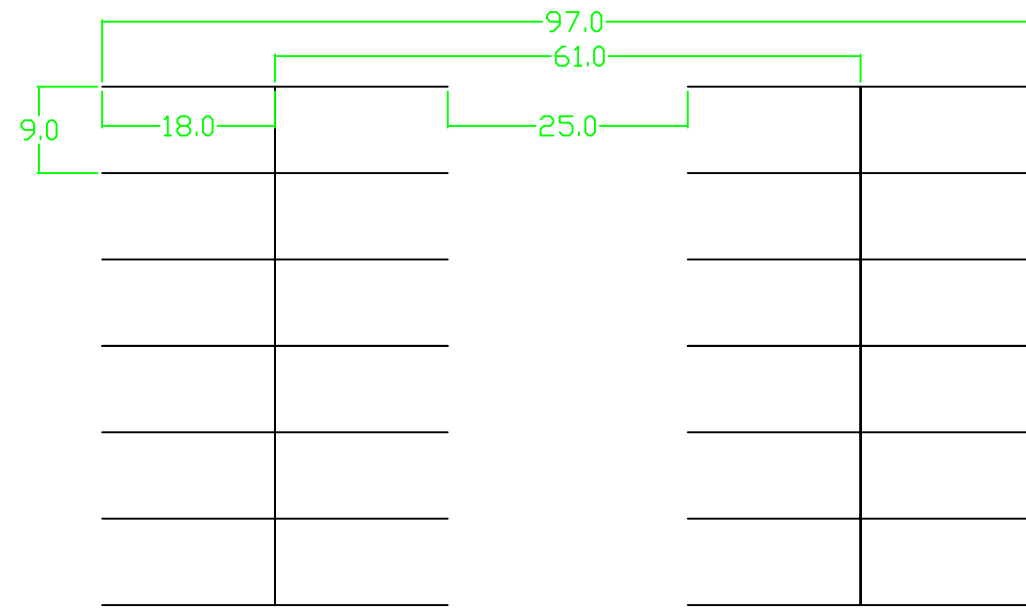

City of Chattanooga Parking Dimensions

90° TWO-WAY

60° TWO-WAY

75° ONE-WAY

60° ONE-WAY

45° ONE-WAY

Scale 1"=20'